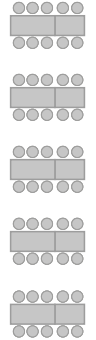

Platinsponsor
4x3
C13

reserved
C14

reserved
C15

reserved
C16

reserved
C17

3x2
C18

Goldsponsor
3x3
D01

3x3
D02

Frontline
D07

SCHOLTZ
D08

SCHOLTZ
D09

WITZENMANN
E04

2x2
E05

2x2
E06

2x2
E07

2x2
E08

SCE A

BEUKA
F13

SCEA
F14

KURZIUS
F15

2x2
F16

2x2
F17

3D
F18

Catering

Gala Dinner

Entrance
Registration
Executive Workshops
Restrooms

B2B Meeting Area

ELG UTICA ALLOYS

Lounge

Room Munich
Conference Hall